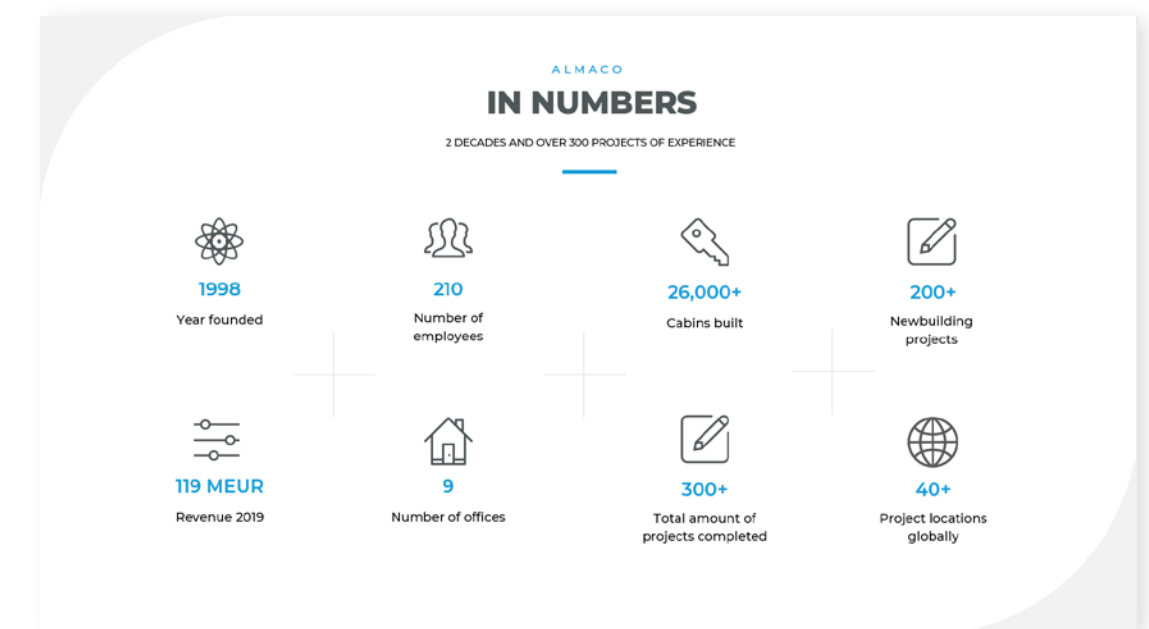

ELEMENTS

ALMACO uses a graphical element consisting of two rounded grey shapes in the upper left and lower right corners as a background element in PowerPoint presentations.

ALMACO uses a turquoise line as a visual element e.g. above white boxes and tables. In PowerPoint presentations the line is 2¹/₄ pt thick. The line can also be used without boxes.

Light cloudy picture edges are used for cover images.

White space between photos 3 pt.