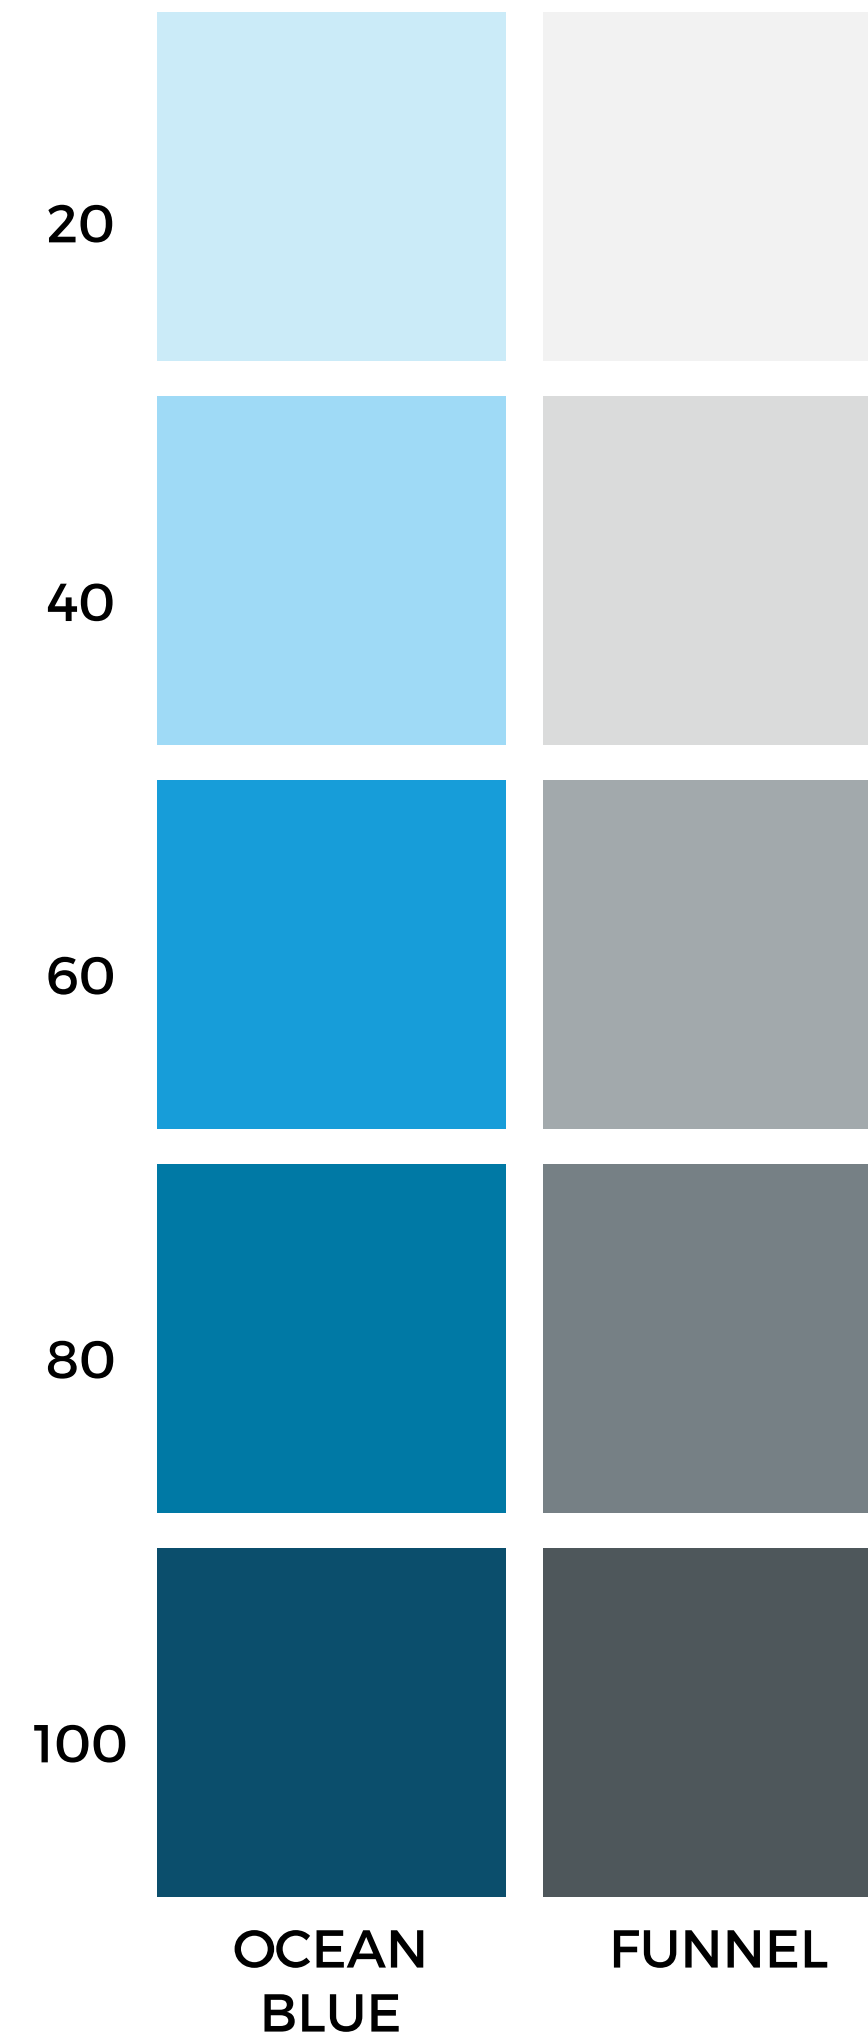

LOGO - FULL WHITE

Use the white logo versions in applications where the original logo would not be clearly visible e.g. on darker backgrounds or pictures.

LOGO - FULL BLACK

For use in applications where full black logos are requested.

ALMACO uses a turquoise line as a visual element e.g. above white boxes and tables. In PowerPoint presentations the line is 2¹/₄ pt thick. The line can also be used without boxes.

Light cloudy picture edges are used for cover images.

White space between photos 3 pt.

MAIN COLORS

ALMACO's main colors are white, Funnel 20, Ocean blue 60 and 100. Funnel 100 is used for headings.

OCEAN BLUE - 20

C 18
M 0
Y 1
K 0

R 205
G 236
B 248

HEX #CDECF8