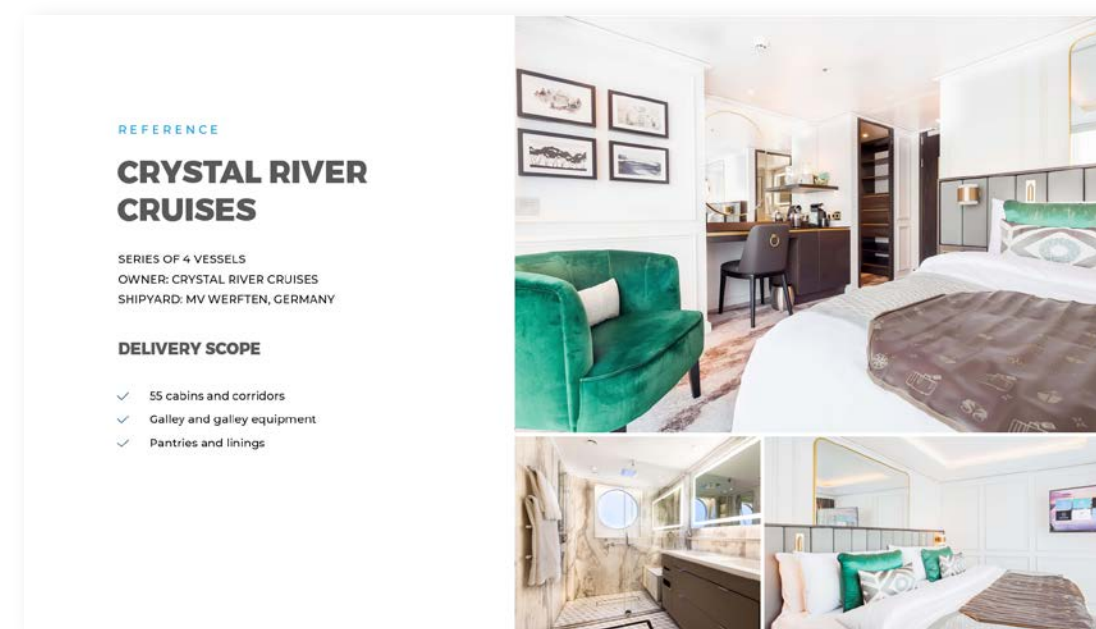

ELEMENTS

ALMACO uses a graphical element consisting of two rounded grey shapes in the upper left and lower right corners as a background element in PowerPoint presentations.

ALMACO uses a turquoise line as a visual element e.g. above white boxes and tables. In PowerPoint presentations the line is 2¹/₄ pt thick. The line can also be used without boxes.

Light cloudy picture edges are used for cover images.

White space between photos 3 pt.